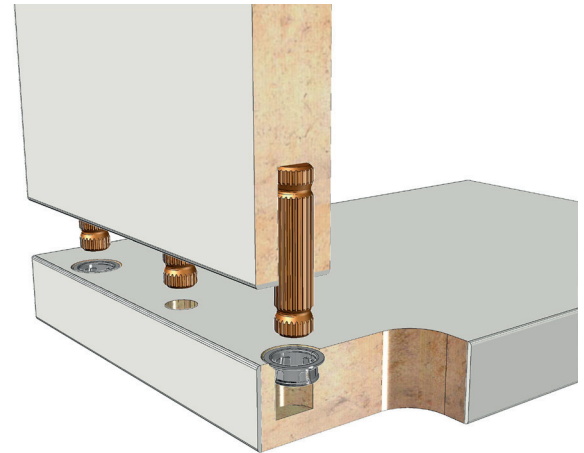

gluing aid

DÜBELKLEMME «

*Tool-free for the DIY industry
and with only 1 second pressing time for
efficient mass production*

NEW

from corpus thickness 16 mm

Functionality

Corpus glueing:

- without cabinet clamp
- without screw clamp

- almost tool-free assembly
- saves time and energy
- ideal for self-assembly furniture industry

Cabinets are glued together without a cabinet press or clamps. Assembly is carried out as usual with wooden dowels, with an additional DÜBELKLEMME being used for every 2nd or 3rd dowel to bridge the curing time of the glue.

**No clamps
necessary!**